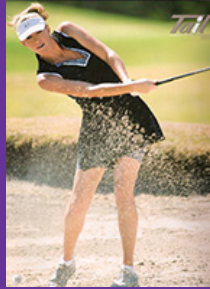

e women • e men • children/teens • home  
new faces women • about us • model requirements  
job rates • email/contact • photo/makeup/styling services

tel: 505.695.4000

email: info@emodels1.com

nikki

HT: 5' 10"  
HAIR: BROWN  
EYES: BLUE  
SIZE: 4/6